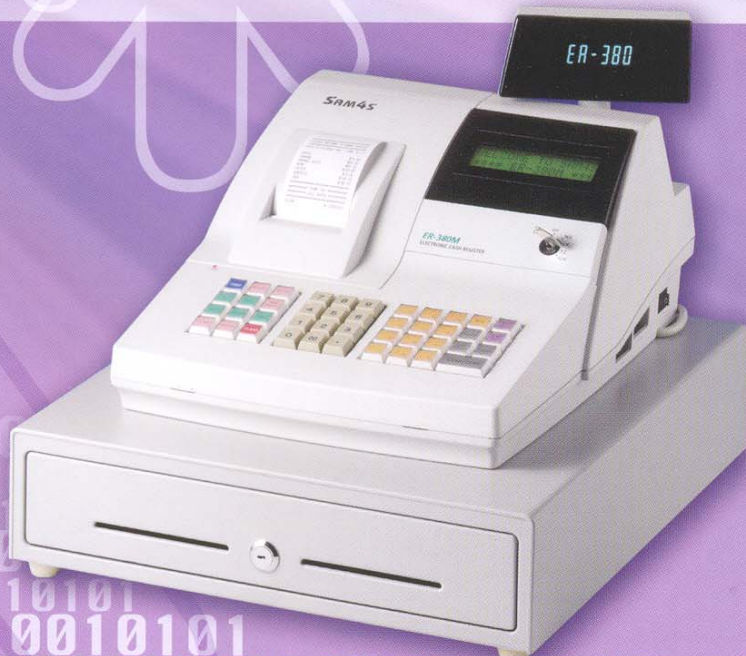

Multi line LCD

Keyboard

01010100110100100110010101
010100110100100110010101
00110100100110010101010011010010011001010